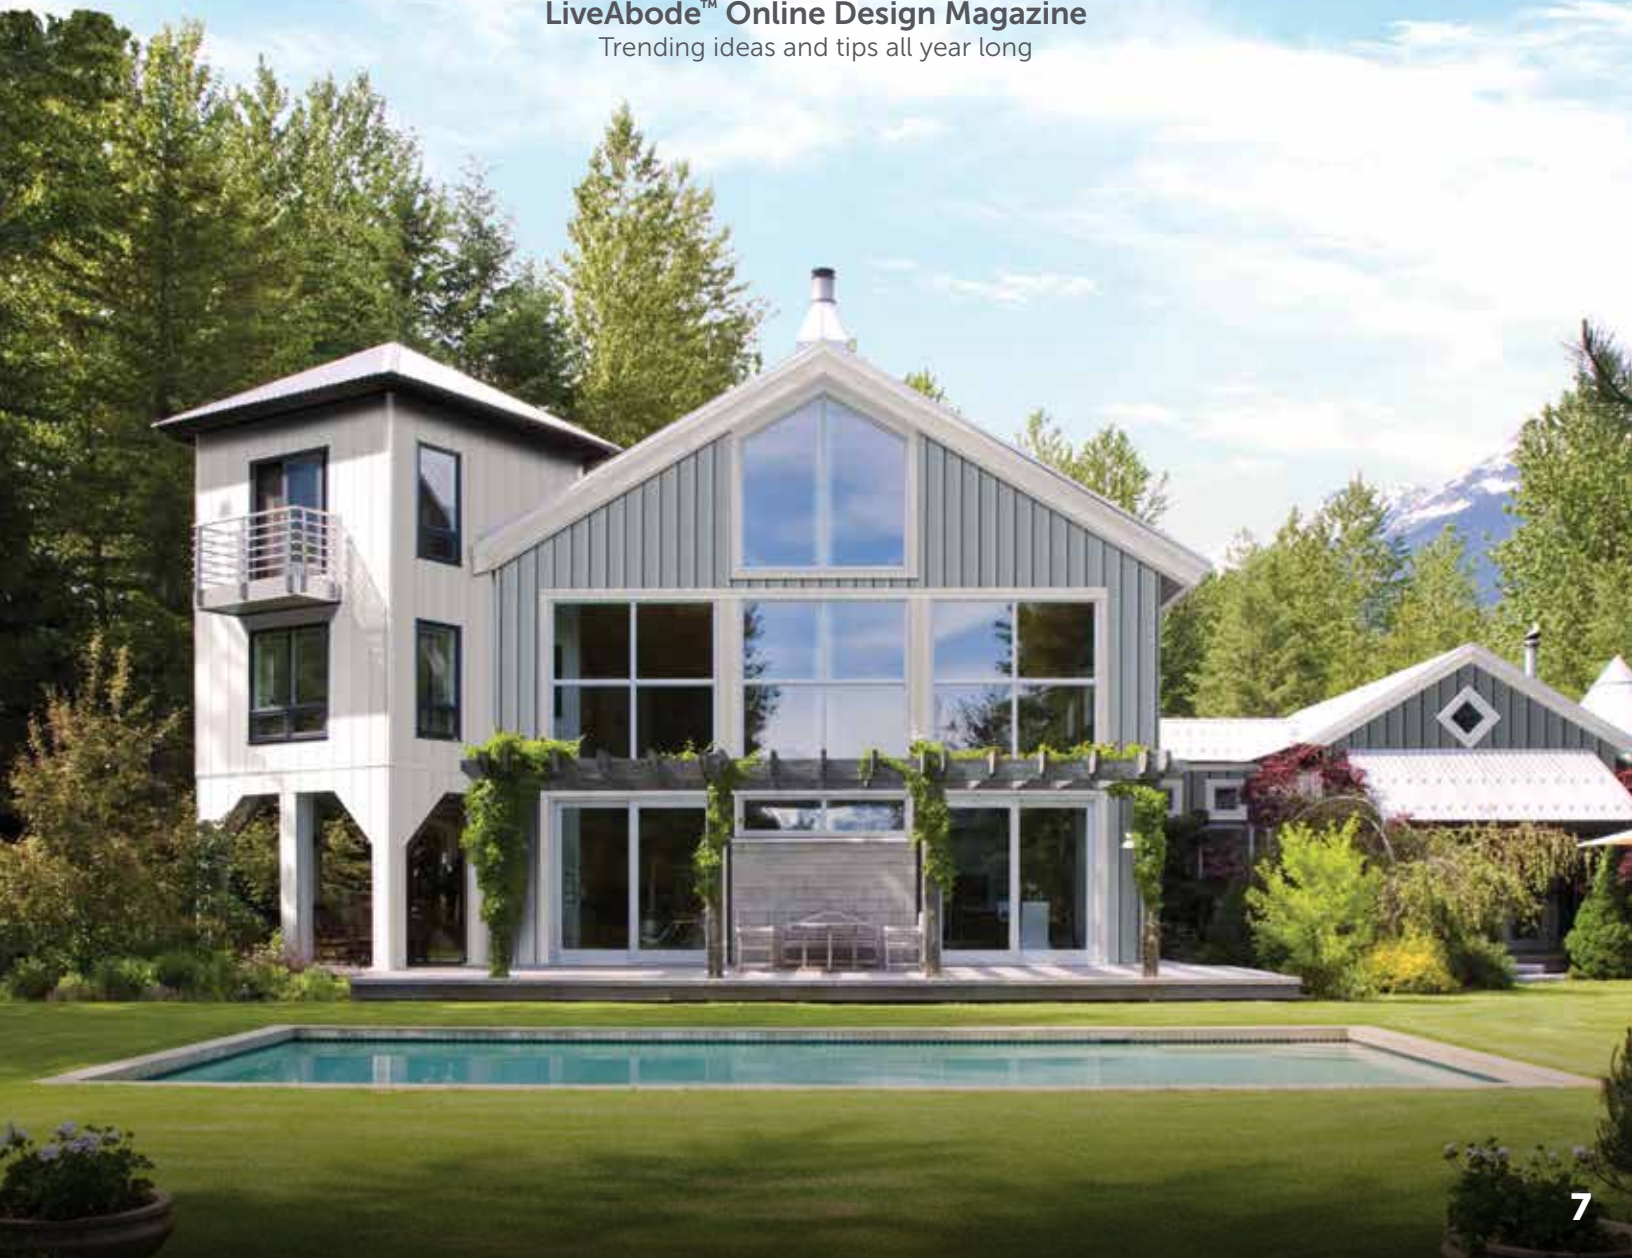

ACHIEVE YOUR DREAM HOME.

Achieving the exterior that expresses your home the way you want it takes time, thought and the right combination of siding, trim, accents, colour and dimension. But the experience doesn't have to be painstaking or frustrating.

Use our website to find resources for guidance and inspiration, like these:

HomePlay™ by Westlake Royal™

Mix and match siding and trim combinations before you commit

Inspirational Photos

See beautiful examples of home styles and colours

Colour Design Guide

Immerse yourself in valuable information and ideas

Free Samples

Get a hands-on look at our siding

LiveAbode™ Online Design Magazine

Trending ideas and tips all year long