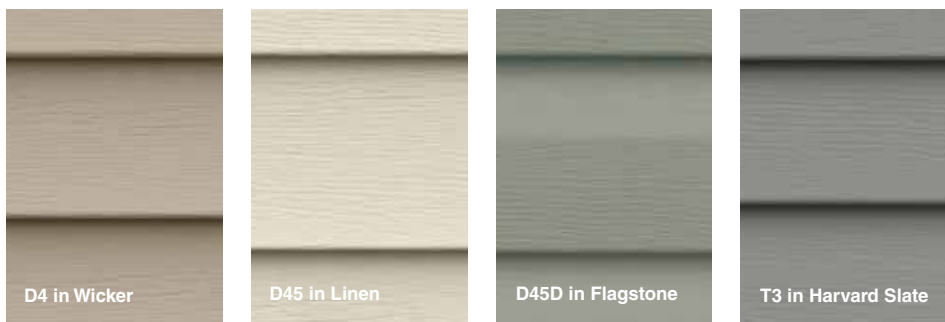

CHOICE

IS A BEAUTIFUL THING.

Residential Siding comes in a selection of styles that vary by width and pattern. They all capture the look of natural wood in their own way, while defying the effects of time and weather.

- **.040" thick in D45D panel**
- **.042" thick in D4, D45 & T3 panel**
- **Available profiles: D4, D45, D45D & T3**
- **Beautiful low-gloss cedar woodgrain captures the look of natural wood**

A SUSTAINABLE CHOICE IS **EVEN BETTER.**

Not only is Residential Siding available in a wide selection of colours and profiles, it's also remarkably green. Lightweight, yet durable, it never requires painting or staining. For Residential, sustainability is a lifestyle, not a fad. Our facilities recycle virtually all scrap materials during the manufacturing process and Residential was designed so that when cut into, no hazardous materials are emitted during installation. From our facility to your home, our siding is a safe and sustainable option to choose.

- **Manufactured from recyclable and recycled materials**
- **Rivals natural cedar in overall green performance**
- **1/3 the environmental impact of fiber cement**